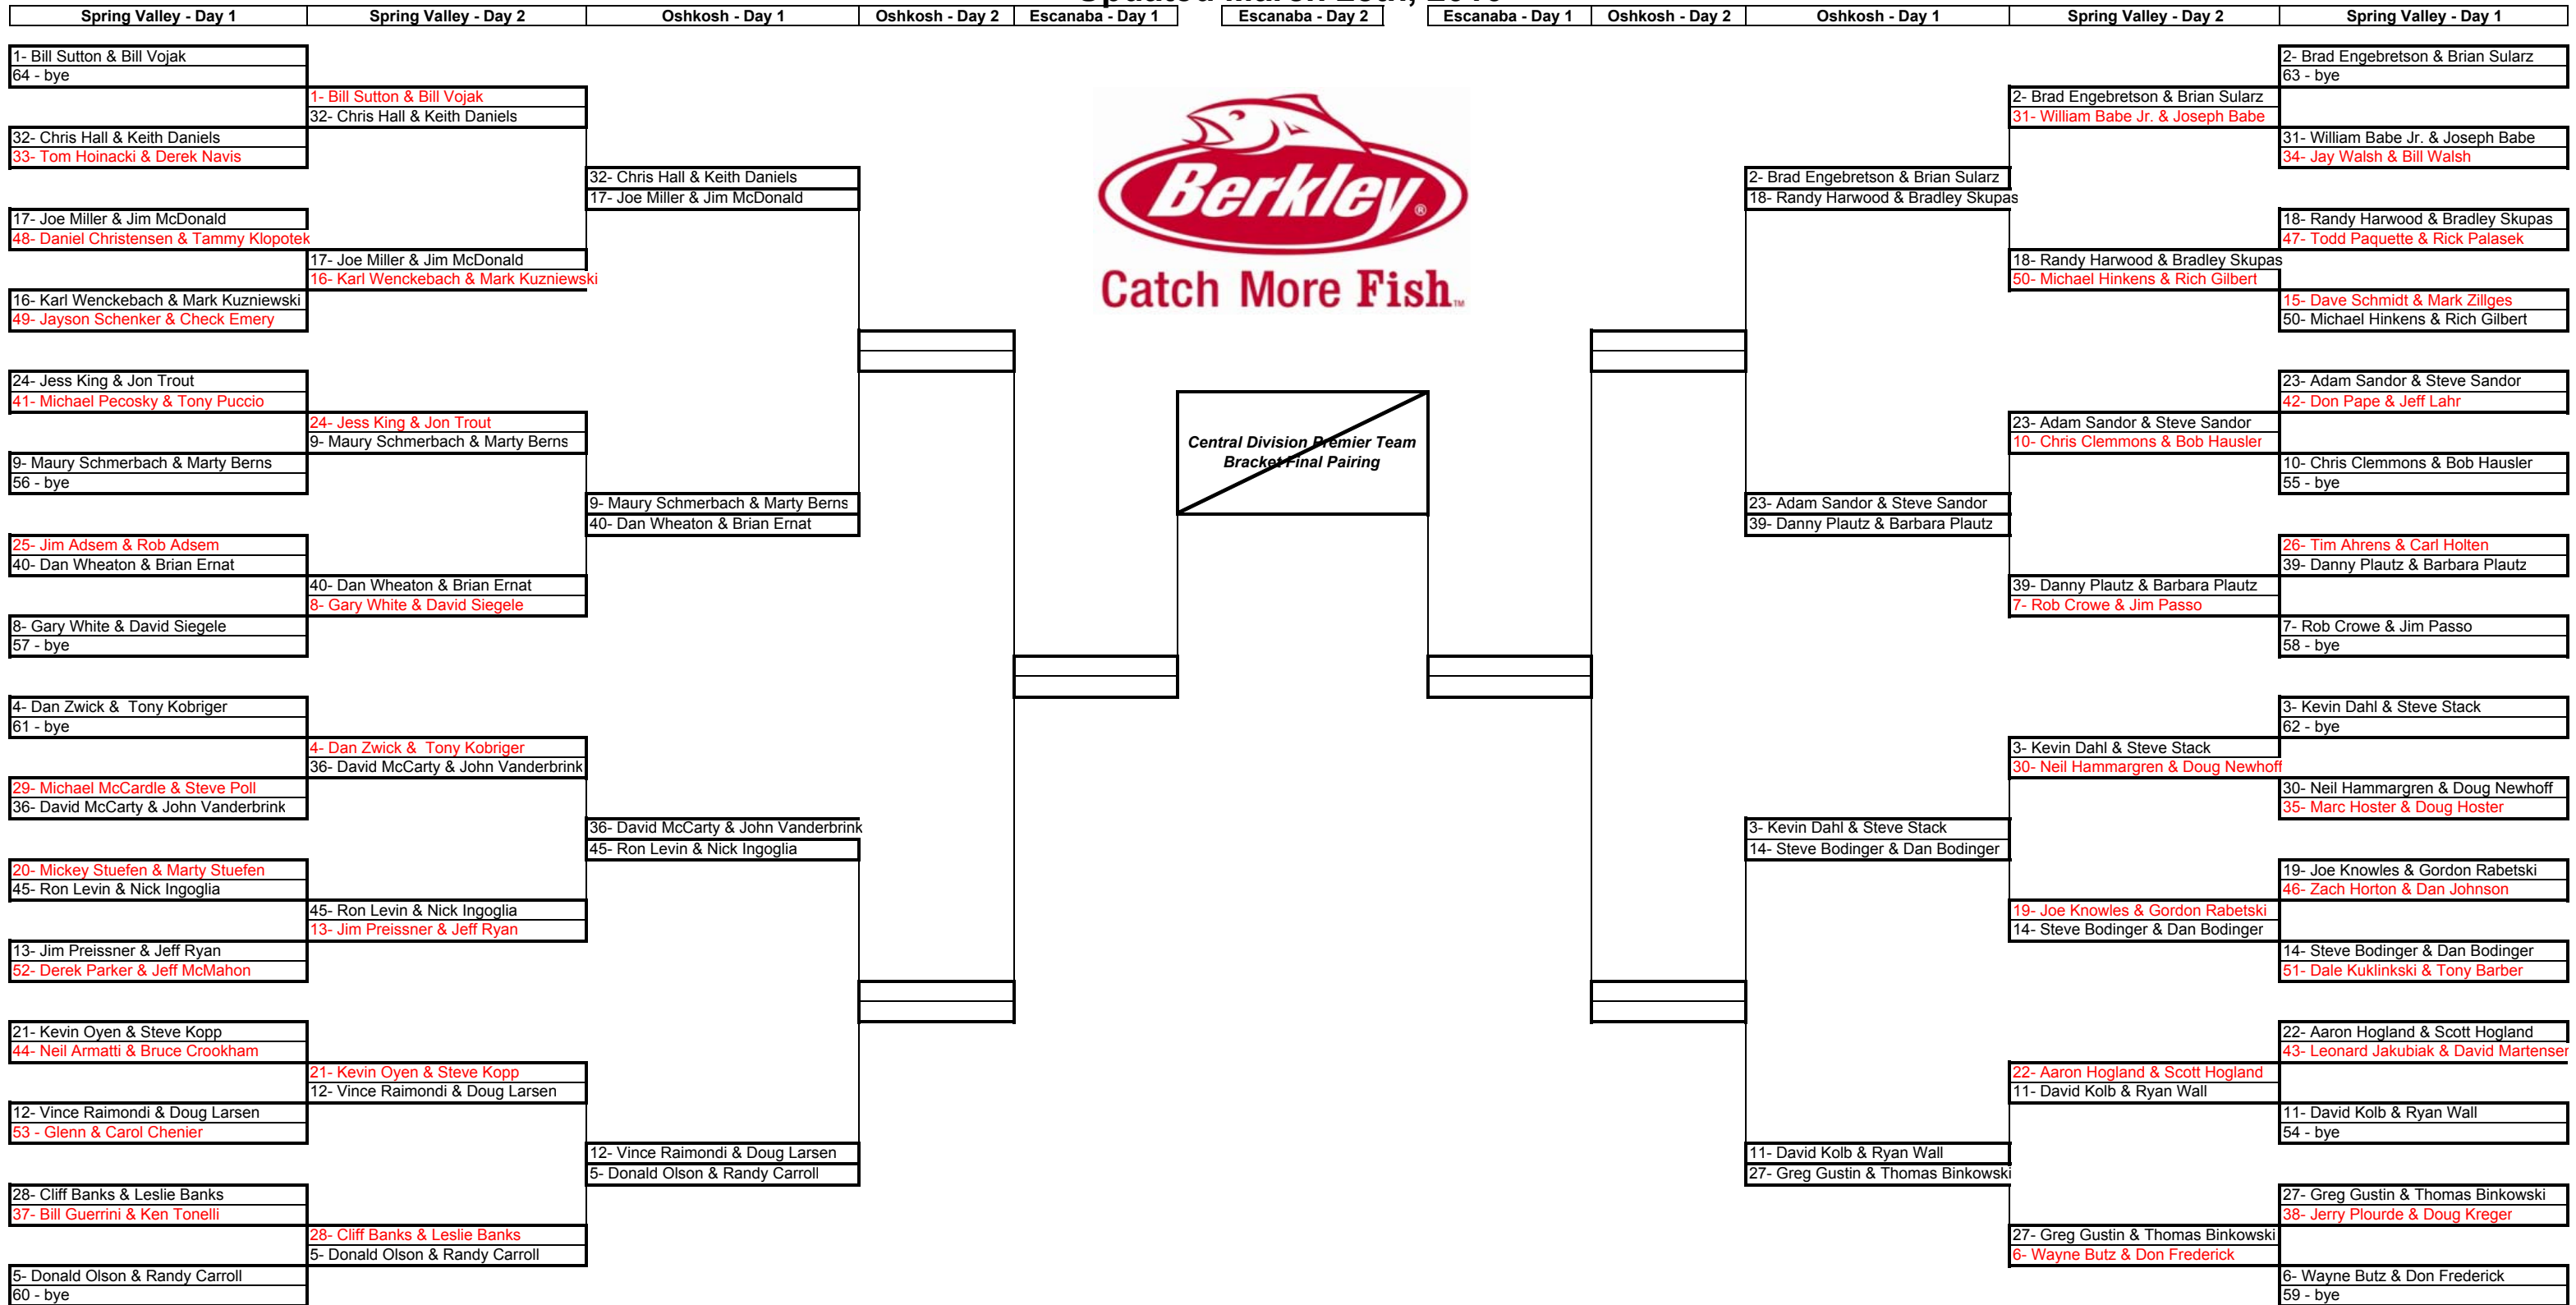

Cabela's Masters Walleye Circuit Berkley Premier Team Bracket Challenge 2010 Central Division Updated March 28th, 2010

Central Division Premier Team
Bracket Final Pairing

**Cabela's Masters Walleye Circuit
Berkley Premier Team Bracket Challenge 2010
Central Division
Updated March 28th, 2010**